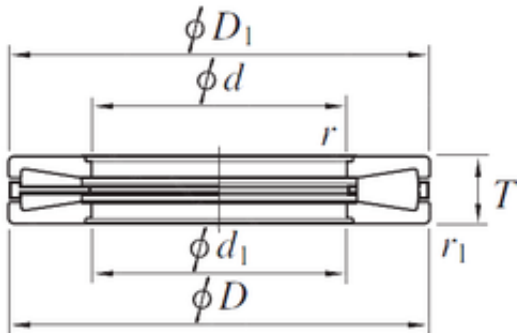

Bearing Import and Export Co., Ltd.

T16021 Tapered Roller Bearings

Bearing No. T16021

Size	406.4x711.2x146.05 mm
Bore Diameter	406.4 mm
Outer Diameter	711.2 mm
Width	146.05 mm
d	406.4 mm
D	711.2 mm
T	146.05 mm
d1	406.4 mm
r1 min.	9.7 mm
D1	711.2 mm
Weight	256 Kg
Basic dynamic load rating (C)	6 470 kN

T16021 Bearing 2D drawings and 3D CAD models