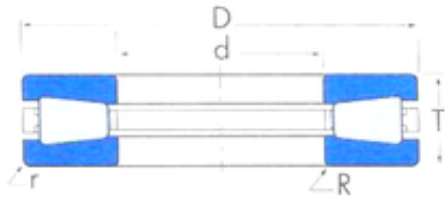

### T1421 Needle Non Thrust Roller Bearings

T1421 Bearing 2D drawings and 3D CAD models

Bearing No. T1421

Size	355.6x533.4x101.6 mm
Bore Diameter	355,6 mm
Outer Diameter	533,4 mm
Width	101,6 mm
d	355,6 mm
D	533,4 mm
T	101,6 mm
R	11,2 mm
r	6,4 mm
Weight	84,1 Kg
Basic static load rating (C0)	12000000 kN
Basic dynamic load rating (Ca90)	842000