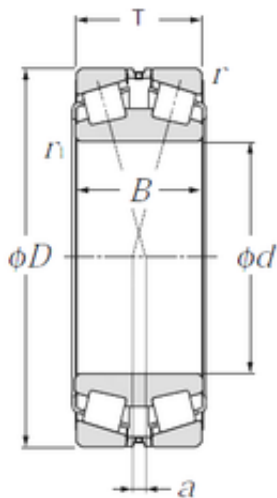

Bearing Import and Export Co., Ltd.

323028 NTN Cylindrical Roller Bearing

Bearing No. 323028

Size	140x210x53 mm
Bore Diameter	140 mm
Outer Diameter	210 mm
Width	53 mm
d	140 mm
Fw	1 300 mm
D	210 mm
T	53 mm
B	53 mm
a	10 mm
r min.	2 mm
r1 min.	2,5 mm
Weight	6,4 Kg
Basic dynamic load rating (C)	300 kN
Basic static load rating (C0)	535 kN
Calculation factor (e)	0,37
Calculation factor (Y0)	1,8
Calculation factor (Y1)	1,84

323028 Bearing 2D drawings and 3D CAD models