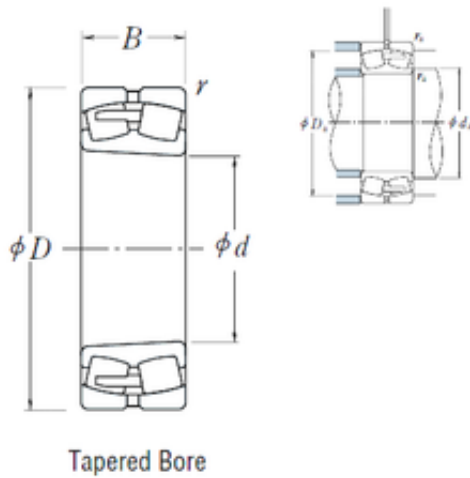

Bearing Import and Export Co., Ltd.

231/530CAKE4 NSK Spherical Roller Bearing

Bearing No. 231/530CAKE4

Size	530x870x272 mm
Bore Diameter	530 mm
Outer Diameter	870 mm
Width	272 mm
d	530 mm
D	870 mm
B	272 mm
C	272 mm
r min.	7,5 mm
da min.	566 mm
Da min	758 mm
Da max.	834 mm
ra max.	6 mm
Weight	628 Kg
Basic dynamic load rating (C)	7150 kN
Basic static load rating (C0)	14100 kN
(Grease) Lubrication Speed	260 r/min
(Oil) Lubrication Speed	340 r/min
Calculation factor (e)	0,3
Calculation factor (Y0)	2,2
Calculation factor (Y2)	3,3

231/530CAKE4 Bearing 2D drawings and 3D CAD models