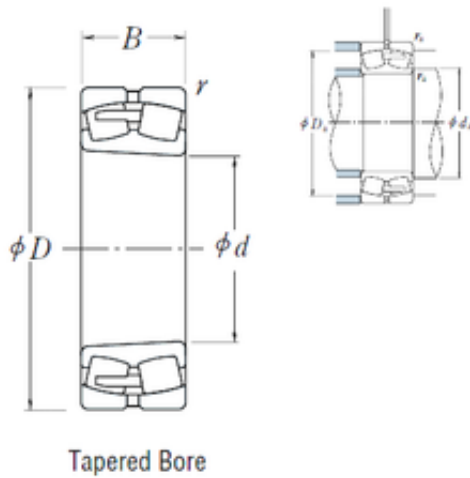

### 23284CAKE4 NSK Spherical Roller Bearing

Bearing No. 23284CAKE4

Size	420x760x272 mm
Bore Diameter	420 mm
Outer Diameter	760 mm
Width	272 mm
d	420 mm
D	760 mm
B	272 mm
C	272 mm
r min.	7,5 mm
da min.	456 mm
Da min	644 mm
Da max.	724 mm
ra max.	6 mm
Weight	534 Kg
Basic dynamic load rating (C)	6450 kN
Basic static load rating (C0)	11700 kN
(Grease) Lubrication Speed	320 r/min
(Oil) Lubrication Speed	430 r/min
Calculation factor (e)	0,35
Calculation factor (Y0)	1,9
Calculation factor (Y2)	2,9

23284CAKE4 Bearing 2D drawings and 3D CAD models