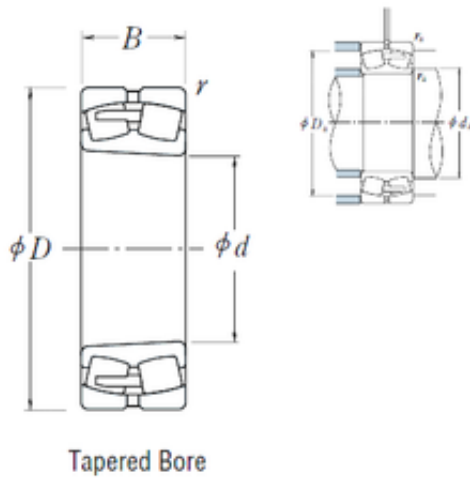

### 23080CAKE4 NSK Spherical Roller Bearing

Bearing No. 23080CAKE4

Size	400x600x148 mm
Bore Diameter	400 mm
Outer Diameter	600 mm
Width	148 mm
d	400 mm
D	600 mm
B	148 mm
C	148 mm
r min.	5 mm
da min.	422 mm
Da min	540 mm
Da max.	578 mm
ra max.	4 mm
Weight	146 Kg
Basic dynamic load rating (C)	2970 kN
Basic static load rating (C0)	5900 kN
(Grease) Lubrication Speed	480 r/min
(Oil) Lubrication Speed	600 r/min
Calculation factor (e)	0,23
Calculation factor (Y0)	2,9
Calculation factor (Y2)	4,4

23080CAKE4 Bearing 2D drawings and 3D CAD models