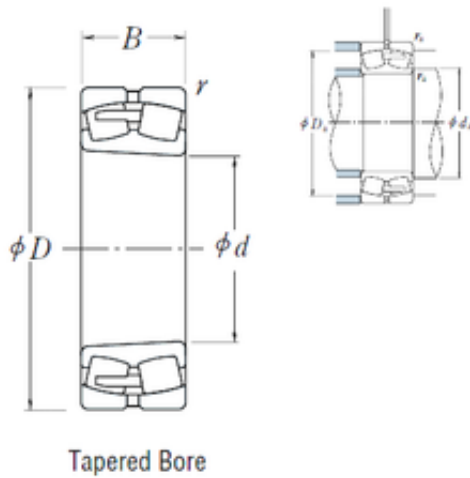

### 23276CAKE4 NSK Spherical Roller Bearing

Bearing No. 23276CAKE4

Size	380x680x240 mm
Bore Diameter	380 mm
Outer Diameter	680 mm
Width	240 mm
d	380 mm
D	680 mm
B	240 mm
C	240 mm
r min.	6 mm
da min.	408 mm
Da min	578 mm
Da max.	652 mm
ra max.	5 mm
Weight	372 Kg
Basic dynamic load rating (C)	5150 kN
Basic static load rating (C0)	9200 kN
(Grease) Lubrication Speed	360 r/min
(Oil) Lubrication Speed	480 r/min
Calculation factor (e)	0,35
Calculation factor (Y0)	1,9
Calculation factor (Y2)	2,9

23276CAKE4 Bearing 2D drawings and 3D CAD models