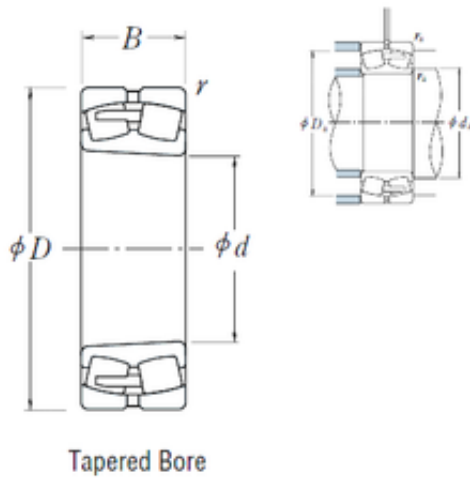

Bearing Import and Export Co., Ltd.

23176CAKE4 NSK Spherical Roller Bearing

Bearing No. 23176CAKE4

Size	380x620x194 mm
Bore Diameter	380 mm
Outer Diameter	620 mm
Width	194 mm
d	380 mm
D	620 mm
B	194 mm
C	194 mm
r min.	5 mm
da min.	402 mm
Da min	540 mm
Da max.	598 mm
ra max.	4 mm
Weight	229 Kg
Basic dynamic load rating (C)	4000 kN
Basic static load rating (C0)	7600 kN
(Grease) Lubrication Speed	400 r/min
(Oil) Lubrication Speed	500 r/min
Calculation factor (e)	0,3
Calculation factor (Y0)	2,2
Calculation factor (Y2)	3,3

23176CAKE4 Bearing 2D drawings and 3D CAD models