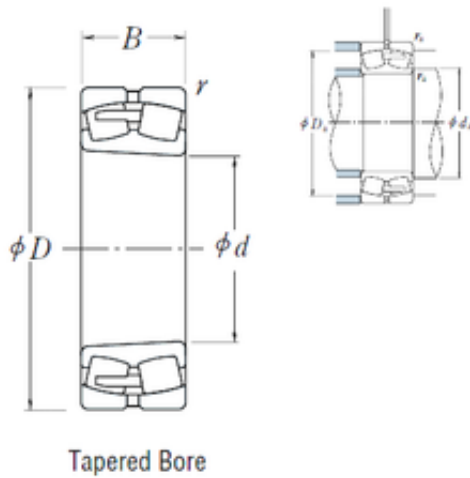

Bearing Import and Export Co., Ltd.

23068CAKE4 NSK Spherical Roller Bearing

Bearing No. 23068CAKE4

Size	340x520x133 mm
Bore Diameter	340 mm
Outer Diameter	520 mm
Width	133 mm
d	340 mm
D	520 mm
B	133 mm
C	133 mm
r min.	5 mm
da min.	362 mm
Da min	465 mm
Da max.	498 mm
ra max.	4 mm
Weight	101 Kg
Basic dynamic load rating (C)	2280 kN
Basic static load rating (C0)	4400 kN
(Grease) Lubrication Speed	560 r/min
(Oil) Lubrication Speed	710 r/min
Calculation factor (e)	0,24
Calculation factor (Y0)	2,8
Calculation factor (Y2)	4,2

23068CAKE4 Bearing 2D drawings and 3D CAD models