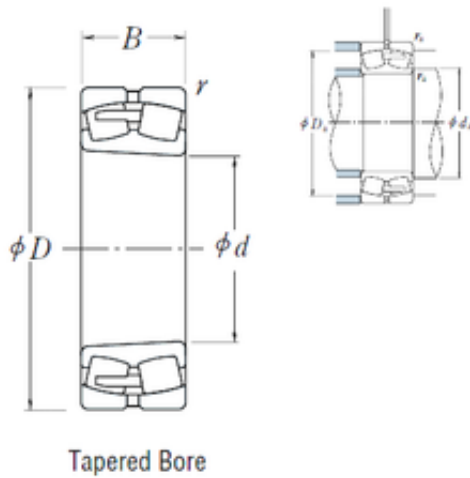

### 24156CAK30E4 NSK Spherical Roller Bearing

Bearing No. 24156CAK30E4

Size	280x460x180 mm
Bore Diameter	280 mm
Outer Diameter	460 mm
Width	180 mm
d	280 mm
D	460 mm
B	180 mm
C	180 mm
r min.	5 mm
da min.	302 mm
Da min	392 mm
Da max.	438 mm
ra max.	4 mm
Weight	115 Kg
Basic dynamic load rating (C)	2640 kN
Basic static load rating (C0)	5000 kN
(Grease) Lubrication Speed	560 r/min
(Oil) Lubrication Speed	750 r/min
Calculation factor (e)	0,37
Calculation factor (Y0)	1,8
Calculation factor (Y2)	2,7

24156CAK30E4 Bearing 2D drawings and 3D CAD models