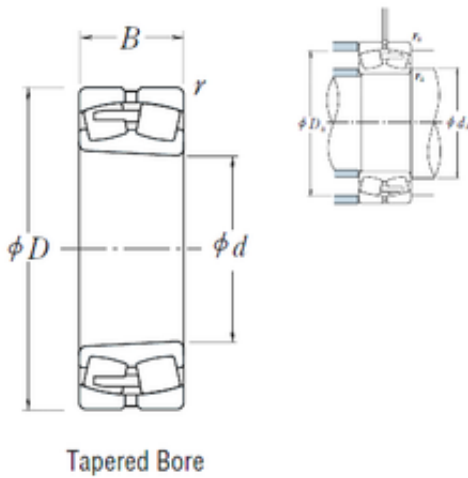

### 23956CAKE4 NSK Spherical Roller Bearing

Bearing No. 23956CAKE4

Size	280x380x75 mm
Bore Diameter	280 mm
Outer Diameter	380 mm
Width	75 mm
d	280 mm
D	380 mm
B	75 mm
C	75 mm
r min.	2,1 mm
da min.	292 mm
Da min	351 mm
Da max.	368 mm
ra max.	2 mm
Weight	24,5 Kg
Basic dynamic load rating (C)	925 kN
Basic static load rating (C0)	1950 kN
(Grease) Lubrication Speed	800 r/min
(Oil) Lubrication Speed	950 r/min
Calculation factor (e)	0,18
Calculation factor (Y0)	3,8
Calculation factor (Y2)	5,7

23956CAKE4 Bearing 2D drawings and 3D CAD models