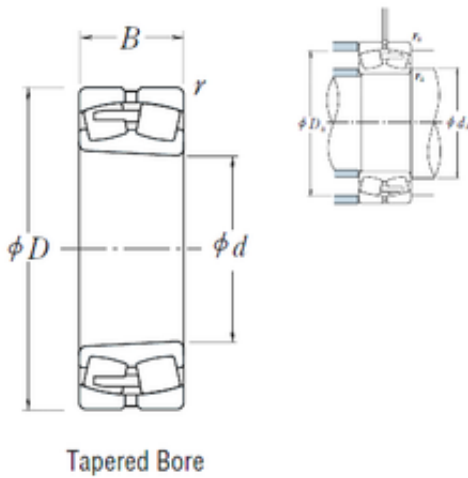

Bearing Import and Export Co., Ltd.

23940CAKE4 NSK Spherical Roller Bearing

Bearing No. 23940CAKE4

Size	200x280x60 mm
Bore Diameter	200 mm
Outer Diameter	280 mm
Width	60 mm
d	200 mm
D	280 mm
B	60 mm
C	60 mm
r min.	2,1 mm
da min.	212 mm
Da min	258 mm
Da max.	268 mm
ra max.	2 mm
Weight	11 Kg
Basic dynamic load rating (C)	570 kN
Basic static load rating (C0)	1060 kN
(Grease) Lubrication Speed	1100 r/min
(Oil) Lubrication Speed	1400 r/min
Calculation factor (e)	0,2
Calculation factor (Y0)	3,3
Calculation factor (Y2)	5,1

23940CAKE4 Bearing 2D drawings and 3D CAD models