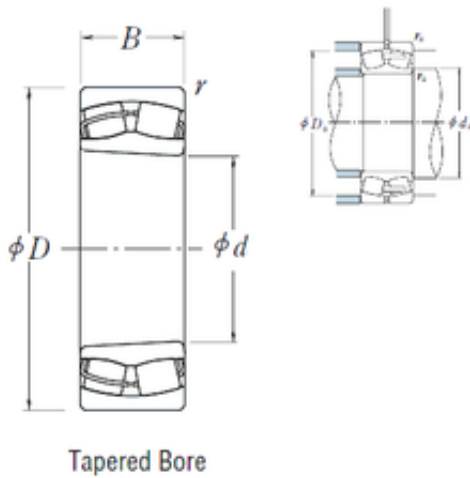

Bearing Import and Export Co., Ltd.

24036CK30E4 NSK Spherical Roller Bearing

Bearing No. 24036CK30E4

Size	180x280x100 mm
Bore Diameter	180 mm
Outer Diameter	280 mm
Width	100 mm
d	180 mm
D	280 mm
B	100 mm
C	100 mm
r min.	2,1 mm
da min.	192 mm
da max	200 mm
Da min	245 mm
Da max.	268 mm
ra max.	2 mm
Weight	22,7 Kg
Basic dynamic load rating (C)	965 kN
Basic static load rating (C0)	1750 kN
(Grease) Lubrication Speed	950 r/min
(Oil) Lubrication Speed	1200 r/min
Calculation factor (e)	0,32
Calculation factor (Y0)	2
Calculation factor (Y2)	3,1
Category	Bearings
Inventory	0.0
Manufacturer Name	NSK
Minimum Buy Quantity	N/A

24036CK30E4 Bearing 2D drawings and 3D CAD models

Bearing Import and Export Co., Ltd.

Weight / Kilogram	22.5
Product Group	B04311
Y3	2.1
hidYobi	24036CK30E4
LangID	1
Y1	2
D_	280
Y2	3.1
Macha rpm	0
B_	100
da min	192
hidTable	ecat_NSSPHR
Oil rpm	1200
Y0	2
mass	22.7
GRS rpm	950
ra	2
TSR rpm	1500
C0	1750
DE_	256.115
X0	1
Prod_Type3	SRB_CTB_TB
X1	1
X2	0.67
SIR	40
e	0.32
DA_	25.5
bomp	24036CK30E4
Z_	23
ALP2	10
ALP1	12
ALP3	0