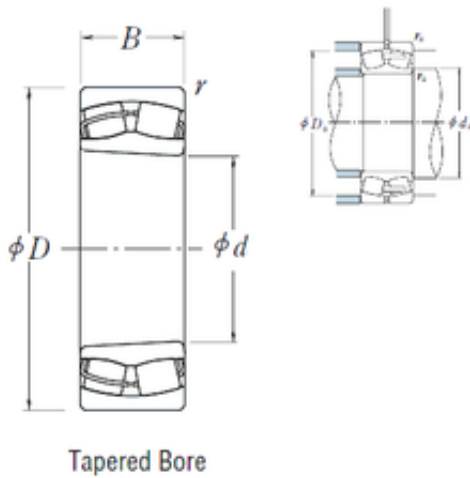

Bearing Import and Export Co., Ltd.

22232CDKE4 NSK Spherical Roller Bearing

Bearing No. 22232CDKE4

Size	160x290x80 mm
Bore Diameter	160 mm
Outer Diameter	290 mm
Width	80 mm
d	160 mm
D	290 mm
B	80 mm
C	80 mm
r min.	3 mm
da min.	174 mm
da max	190 mm
Da min	255 mm
Da max.	276 mm
ra max.	2,5 mm
Weight	23,1 Kg
Basic dynamic load rating (C)	910 kN
Basic static load rating (C0)	1320 kN
(Grease) Lubrication Speed	1200 r/min
(Oil) Lubrication Speed	1500 r/min
Calculation factor (e)	0,26
Calculation factor (Y0)	2,5
Calculation factor (Y2)	3,8
Category	Spherical Roller Bearings
Inventory	0.0
Manufacturer Name	NSK
Minimum Buy Quantity	N/A

22232CDKE4 Bearing 2D drawings and 3D CAD models

Bearing Import and Export Co., Ltd.

Weight / Kilogram	23
Product Group	B04311
Internal Clearance	C0-Medium
Mounting Method	Adapter Mount
Rolling Element	Spherical Roller Bearing
Bore Profile	Tapered
Cage Material	Steel
Enclosure	Open
Number of Rows of Rollers	Double Row
Relubricatable	Yes
Withdrawal Sleeve	AH3132 (Specify bore)
Inch - Metric	Metric
Long Description	160MM Tapered Bore; 290MM Outside Diameter; 80MM Width; C0-Medium Clearance; Adapter Mount; Double Row of Spherical Roller Bearings; Steel Cage Material; Open Enclosure; Relubricatable; Adapter Part N
Other Features	Order adapter or withdrawal sleeve or nut separately. Others may be available
Category	Spherical Roller Bearing
UNSPSC	31171510
Harmonized Tariff Code	84823080
Noun	Bearing
Keyword String	Spherical
Manufacturer URL	http://www.nskamericas.com
Manufacturer Item Number	22232CDKE4
Weight / LBS	23
Outside Diameter	11.417 Inch 290 Millimeter
Bore	6.299 Inch 160 Millimeter