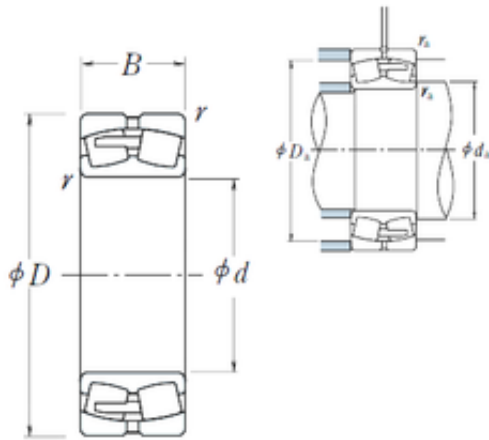

Bearing Import and Export Co., Ltd.

240/1400CAE4 NSK Spherical Roller Bearing

Bearing No. 240/1400CAE4

Size	1400x1950x545 mm
Bore Diameter	1400 mm
Outer Diameter	1950 mm
Width	545 mm
d	1400 mm
D	1950 mm
B	545 mm
C	545 mm
r min.	12 mm
da min.	1454 mm
Da min	1767 mm
Da max.	1896 mm
ra max.	10 mm
Weight	4900 Kg
Basic dynamic load rating (C)	24500 kN
Basic static load rating (C0)	65000 kN
(Grease) Lubrication Speed	60 r/min
(Oil) Lubrication Speed	75 r/min
Calculation factor (e)	0,25
Calculation factor (Y0)	2,6
Calculation factor (Y2)	4

240/1400CAE4 Bearing 2D drawings and 3D CAD models