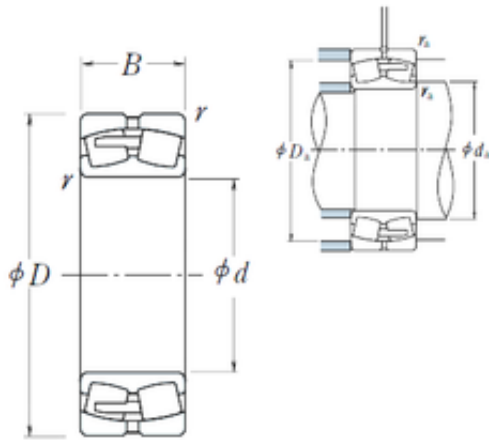

Bearing Import and Export Co., Ltd.

230/1060CAE4 NSK Spherical Roller Bearing

Bearing No. 230/1060CAE4

Size	1060x1500x325 mm
Bore Diameter	1060 mm
Outer Diameter	1500 mm
Width	325 mm
d	1060 mm
D	1500 mm
B	325 mm
C	325 mm
r min.	9,5 mm
da min.	1104 mm
Da min	1368 mm
Da max.	1456 mm
ra max.	8 mm
Weight	1790 Kg
Basic dynamic load rating (C)	13000 kN
Basic static load rating (C0)	31500 kN
(Grease) Lubrication Speed	120 r/min
(Oil) Lubrication Speed	160 r/min
Calculation factor (e)	0,21
Calculation factor (Y0)	3,2
Calculation factor (Y2)	4,9

230/1060CAE4 Bearing 2D drawings and 3D CAD models