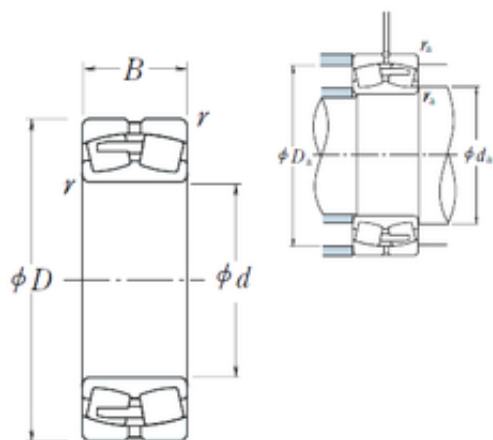

Bearing Import and Export Co., Ltd.

230/950CAE4 NSK Spherical Roller Bearing

Bearing No. 230/950CAE4

Size	950x1360x300 mm
Bore Diameter	950 mm
Outer Diameter	1360 mm
Width	300 mm
d	950 mm
D	1360 mm
B	300 mm
C	300 mm
r min.	7,5 mm
da min.	986 mm
Da min	1241 mm
Da max.	1324 mm
ra max.	6 mm
Weight	1400 Kg
Basic dynamic load rating (C)	11300 kN
Basic static load rating (C0)	26500 kN
(Grease) Lubrication Speed	150 r/min
(Oil) Lubrication Speed	190 r/min
Calculation factor (e)	0,21
Calculation factor (Y0)	3,2
Calculation factor (Y2)	4,8

230/950CAE4 Bearing 2D drawings and 3D CAD models