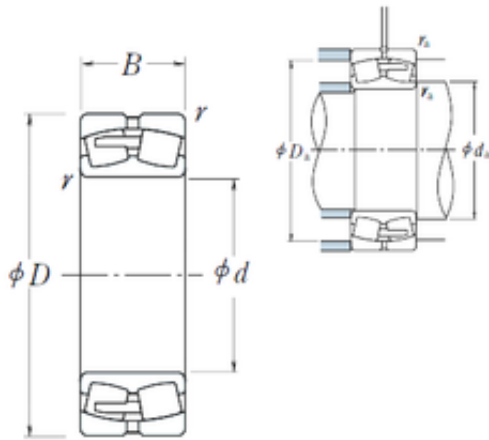

### 230/800CAE4 NSK Spherical Roller Bearing

Bearing No. 230/800CAE4

Size	800x1150x258 mm
Bore Diameter	800 mm
Outer Diameter	1150 mm
Width	258 mm
d	800 mm
D	1150 mm
B	258 mm
C	258 mm
r min.	7,5 mm
da min.	836 mm
Da min	1045 mm
Da max.	1114 mm
ra max.	6 mm
Weight	870 Kg
Basic dynamic load rating (C)	8350 kN
Basic static load rating (C0)	19100 kN
(Grease) Lubrication Speed	200 r/min
(Oil) Lubrication Speed	240 r/min
Calculation factor (e)	0,21
Calculation factor (Y0)	3,1
Calculation factor (Y2)	4,7

230/800CAE4 Bearing 2D drawings and 3D CAD models