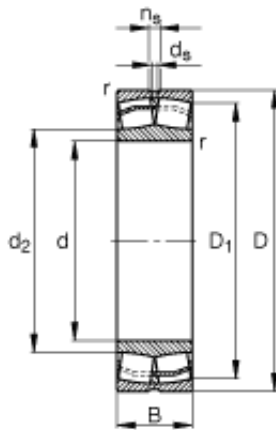

Bearing Import and Export Co., Ltd.

440 mm x 720 mm x 280 mm FAG 24188-B Spherical roller bearings

Bearing No. 24188-B

24188-B Bearing 2D drawings and 3D CAD models

Size	440x720x280 mm
Bore Diameter	440 mm
Outer Diameter	720 mm
Width	280 mm
d	440 mm
D	720 mm
B	280 mm
D_1	612,4 mm
$D_{a \max}$	694 mm
$d_{a \min}$	466 mm
d_s	12,5 mm
n_s	23,5 mm
$r_{a \max}$	5 mm
r_{\min}	6 mm
m	453 kg / Weight
C_r	6400000 N / Dynamic load rating (radial)
e	0,38
Y_1	1,76
Y_2	2,62
C_{0r}	13200000 N / Static load rating (radial)
Y_0	1,72
n_G	710 1/min / Limiting speed

Bearing Import and Export Co., Ltd.

n_B	255 1/min / Reference speed
C_{ur}	1020000 N