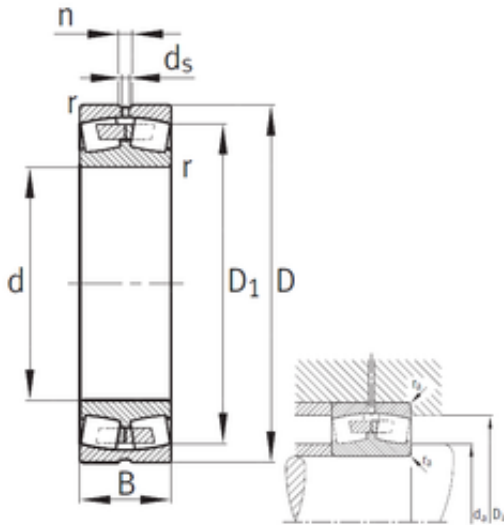

Bearing Import and Export Co., Ltd.

400 mm x 650 mm x 200 mm FAG 23180-B-MB Spherical roller bearings

Bearing No. 23180-B-MB

Size	400x650x200 mm
Bore Diameter	400 mm
Outer Diameter	650 mm
Width	200 mm
d	400 mm
D	650 mm
B	200 mm
C	200 mm
n	23,5 mm
r min.	6 mm
D1	567,2 mm
da min.	426 mm
Da max.	624 mm
ra max.	5 mm
d5	12,5 r/min
Weight	270 Kg
Basic dynamic load rating (C)	4250 kN
Basic static load rating (C0)	8500 kN
Fatigue load limit (Pu)	670
Reference speed	485 r/min
Limiting speed	750 r/min
Calculation factor (e)	0,31
Calculation factor (Y0)	2,1
Calculation factor (Y1)	2,15

23180-B-MB Bearing 2D drawings and 3D CAD models