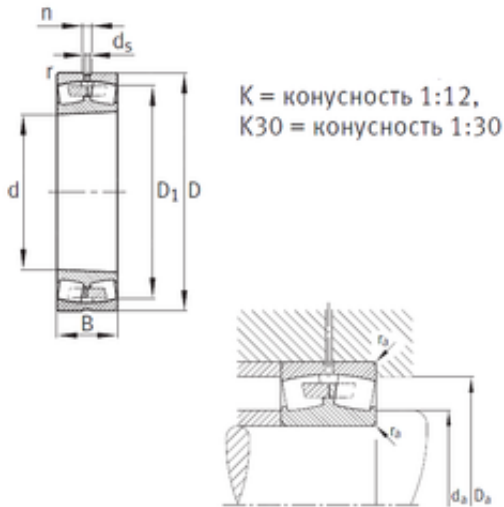

### 400 mm x 650 mm x 200 mm FAG 23180-B-K-MB Spherical roller bearings

Bearing No. 23180-B-K-MB

23180-B-K-MB Bearing 2D drawings and 3D CAD models

Size	400x650x200 mm
Bore Diameter	400 mm
Outer Diameter	650 mm
Width	200 mm
d	400 mm
D	650 mm
B	200 mm
C	200 mm
n	23,5 mm
r min.	6 mm
D1	567,2 mm
da min.	426 mm
Da max.	624 mm
ra max.	5 mm
d5	12,5 r/min
Weight	261 Kg
Basic dynamic load rating (C)	4250 kN
Basic static load rating (C0)	8500 kN
Fatigue load limit (Pu)	670
Reference speed	485 r/min
Limiting speed	750 r/min
Calculation factor (e)	0,31
Calculation factor (Y0)	2,1
Calculation factor (Y1)	2,15