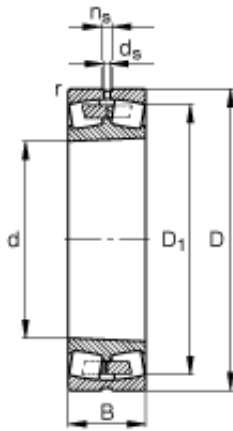

### 380 mm x 680 mm x 240 mm FAG 23276-B-K-MB Spherical roller bearings

Bearing No. 23276-B-K-MB

23276-B-K-MB Bearing 2D drawings and 3D CAD models

Size	380x680x240 mm
Bore Diameter	380 mm
Outer Diameter	680 mm
Width	240 mm
d	380 mm
D	680 mm
B	240 mm
$D_1$	576,4 mm
$D_{a \max}$	654 mm
$d_{a \min}$	406 mm
$d_s$	12,5 mm
$n_s$	23,5 mm
$r_{a \max}$	5 mm
$r_{\min}$	6 mm
m	367 kg / Weight
$C_r$	5300000 N / Dynamic load rating (radial)
e	0,37
$Y_1$	1,8
$Y_2$	2,69
$C_{0r}$	9800000 N / Static load rating (radial)
$Y_0$	1,76
$n_G$	880 1/min / Limiting speed