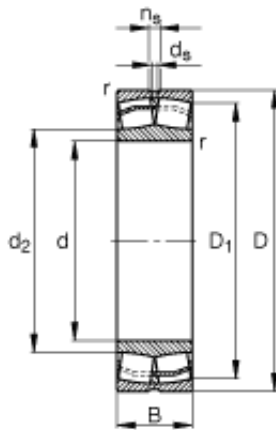

Bearing Import and Export Co., Ltd.

340 mm x 580 mm x 243 mm FAG 24168-B Spherical roller bearings

Bearing No. 24168-B

Size	340x580x243 mm
Bore Diameter	340 mm
Outer Diameter	580 mm
Width	243 mm
d	340 mm
D	580 mm
B	243 mm
D_1	481,1 mm
$D_{a \max}$	560 mm
$d_{a \min}$	360 mm
d_s	9,5 mm
n_s	17,7 mm
$r_{a \max}$	4 mm
r_{\min}	5 mm
m	266 kg / Weight
C_r	4400000 N / Dynamic load rating (radial)
e	0,43
Y_1	1,56
Y_2	2,32
C_{0r}	8500000 N / Static load rating (radial)
Y_0	1,53
n_G	920 1/min / Limiting speed

24168-B Bearing 2D drawings and 3D CAD models

Bearing Import and Export Co., Ltd.

n_B	380 1/min / Reference speed
C_{ur}	680000 N