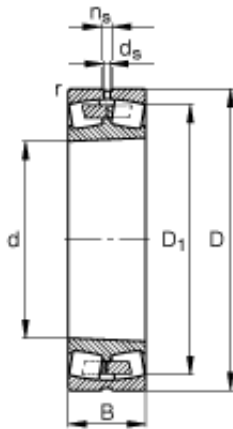

### 320 mm x 580 mm x 150 mm FAG 22264-K-MB Spherical roller bearings

Bearing No. 22264-K-MB

22264-K-MB Bearing 2D drawings and 3D CAD models

Size	320x580x150 mm
Bore Diameter	320 mm
Outer Diameter	580 mm
Width	150 mm
d	320 mm
D	580 mm
B	150 mm
$D_1$	503,5 mm
$D_{a \max}$	560 mm
$d_{a \min}$	340 mm
$d_s$	12,5 mm
$n_s$	23,5 mm
$r_{a \max}$	4 mm
$r_{\min}$	5 mm
m	166 kg / Weight
$C_r$	3050000 N / Dynamic load rating (radial)
e	0,27
$Y_1$	2,47
$Y_2$	3,67
$C_{0r}$	4900000 N / Static load rating (radial)
$Y_0$	2,41
$n_G$	1380 1/min / Limiting speed