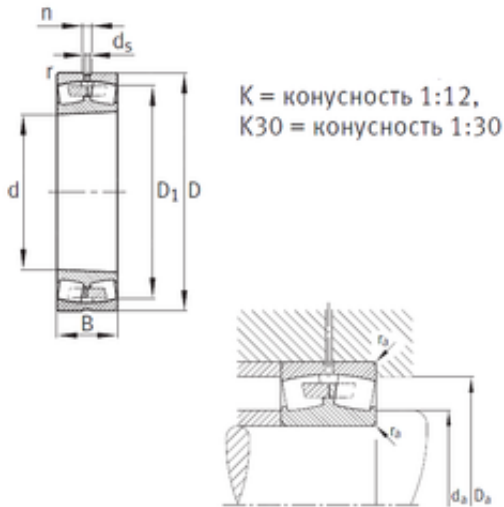

### 320 mm x 540 mm x 176 mm FAG 23164-K-MB Spherical roller bearings

Bearing No. 23164-K-MB

Size	320x540x176 mm
Bore Diameter	320 mm
Outer Diameter	540 mm
Width	176 mm
d	320 mm
D	540 mm
B	176 mm
C	176 mm
n	23,5 mm
r min.	5 mm
D1	466,2 mm
da min.	340 mm
Da max.	520 mm
ra max.	4 mm
d5	12,5 r/min
Weight	159 Kg
Basic dynamic load rating (C)	3200 kN
Basic static load rating (C0)	6000 kN
Fatigue load limit (Pu)	305
Reference speed	650 r/min
Limiting speed	950 r/min
Calculation factor (e)	0,34
Calculation factor (Y0)	1,93
Calculation factor (Y1)	1,98

23164-K-MB Bearing 2D drawings and 3D CAD models