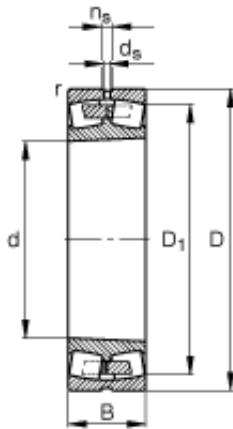

### 300 mm x 540 mm x 192 mm FAG 23260-K-MB Spherical roller bearings

Bearing No. 23260-K-MB

23260-K-MB Bearing 2D drawings and 3D CAD models

Size	300x540x192 mm
Bore Diameter	300 mm
Outer Diameter	540 mm
Width	192 mm
d	300 mm
D	540 mm
B	192 mm
$D_1$	458,7 mm
$D_{a \max}$	520 mm
$d_{a \min}$	320 mm
$d_s$	12,5 mm
$n_s$	23,5 mm
$r_{a \max}$	4 mm
$r_{\min}$	5 mm
m	192 kg / Weight
$C_r$	3450000 N / Dynamic load rating (radial)
e	0,37
$Y_1$	1,83
$Y_2$	2,72
$C_{0r}$	6200000 N / Static load rating (radial)
$Y_0$	1,79
$n_G$	1170 1/min / Limiting speed