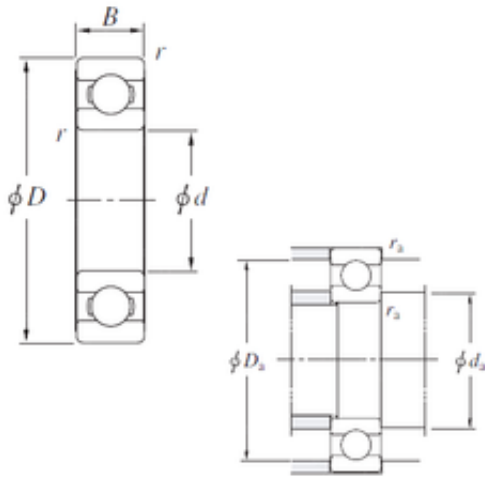

### 1420 mm x 1800 mm x 150 mm KOYO SB1400B Single-row deep groove ball bearings

Bearing No. SB1400B

Size	1420x1800x150 mm
Bore Diameter	1420 mm
Outer Diameter	1800 mm
Width	150 mm
d	1420 mm
D	1800 mm
B	150 mm
r min.	9,5 mm
da min.	1460 mm
Da max.	1760 mm
ra max.	8 mm
Weight	915 Kg
Basic dynamic load rating (C)	1150 kN
Basic static load rating (C0)	3630 kN

SB1400B Bearing 2D drawings and 3D CAD models