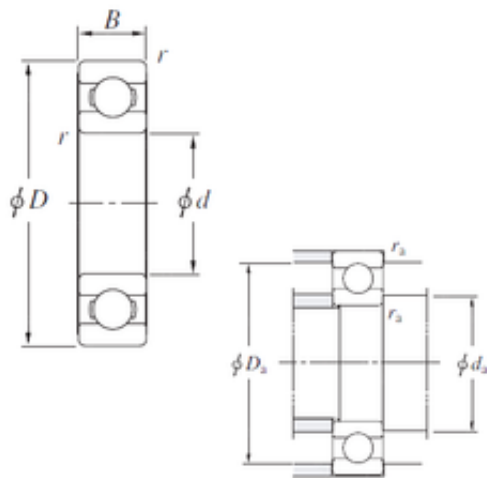

Bearing Import and Export Co., Ltd.

1240 mm x 1510 mm x 122 mm KOYO SB1240
Single-row deep groove ball bearings

Bearing No. SB1240

Size	1240x1510x122 mm
Bore Diameter	1240 mm
Outer Diameter	1510 mm
Width	122 mm
d	1240 mm
D	1510 mm
B	122 mm
r min.	7,5 mm
da min.	1272 mm
Da max.	1478 mm
ra max.	6 mm
Weight	446 Kg
Basic dynamic load rating (C)	1010 kN
Basic static load rating (C0)	2930 kN

SB1240 Bearing 2D drawings and 3D CAD models