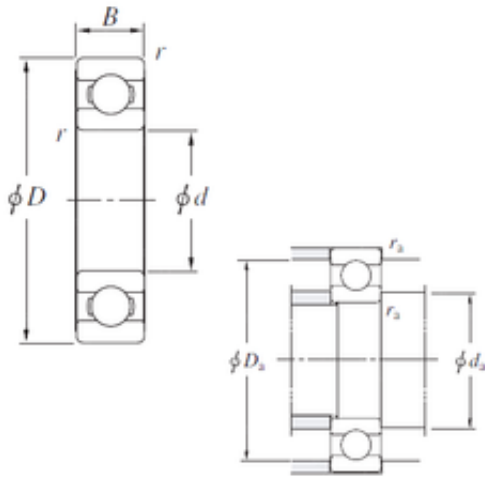

Bearing Import and Export Co., Ltd.

1200 mm x 1450 mm x 112 mm KOYO SB1200
Single-row deep groove ball bearings

Bearing No. SB1200

Size	1200x1450x112 mm
Bore Diameter	1200 mm
Outer Diameter	1450 mm
Width	112 mm
d	1200 mm
D	1450 mm
B	112 mm
r min.	7,5 mm
da min.	1232 mm
Da max.	1418 mm
ra max.	6 mm
Weight	363 Kg
Basic dynamic load rating (C)	915 kN
Basic static load rating (C0)	2580 kN

SB1200 Bearing 2D drawings and 3D CAD models