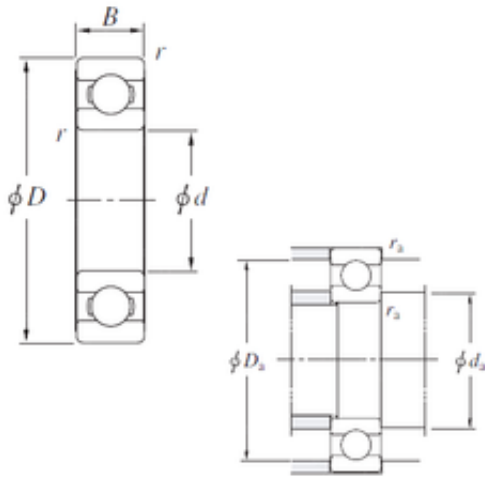

Bearing Import and Export Co., Ltd.

900 mm x 1090 mm x 85 mm KOYO 68/900
Single-row deep groove ball bearings

Bearing No. 68/900

Size	900x1090x85 mm
Bore Diameter	900 mm
Outer Diameter	1090 mm
Width	85 mm
d	900 mm
D	1090 mm
B	85 mm
r min.	5 mm
da min.	920 mm
Da max.	1070 mm
ra max.	4 mm
Weight	162 Kg
Basic dynamic load rating (C)	611 kN
Basic static load rating (C0)	1450 kN

68/900 Bearing 2D drawings and 3D CAD models