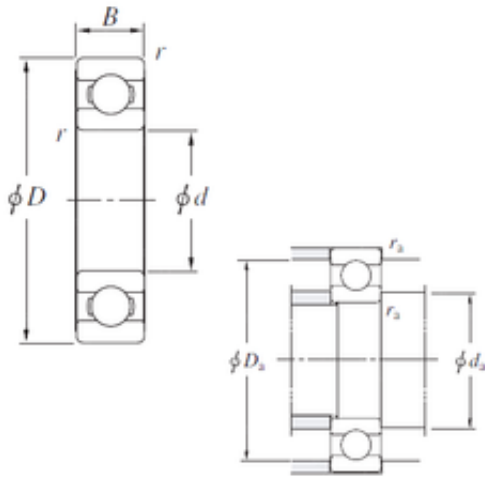

## Bearing Import and Export Co., Ltd.

SB850A Bearing 2D drawings and 3D CAD models

850 mm x 1178 mm x 160 mm KOYO SB850A  
Single-row deep groove ball bearings

Bearing No. SB850A

Size	850x1178x160 mm
Bore Diameter	850 mm
Outer Diameter	1178 mm
Width	160 mm
d	850 mm
D	1178 mm
B	160 mm
r min.	7,5 mm
da min.	882 mm
Da max.	1146 mm
ra max.	6 mm
Weight	524 Kg
Basic dynamic load rating (C)	1080 kN
Basic static load rating (C0)	2710 kN