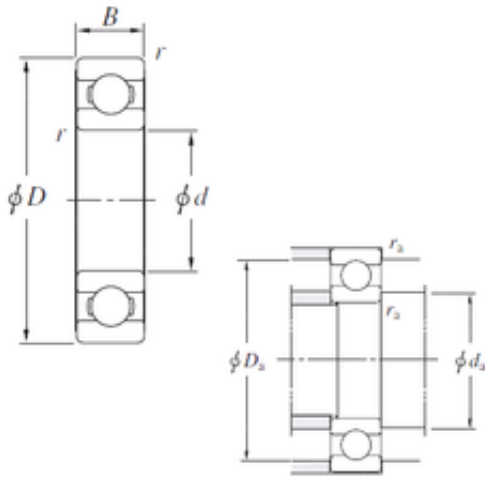

Bearing Import and Export Co., Ltd.

800 mm x 1150 mm x 155 mm KOYO 60/800
Single-row deep groove ball bearings

Bearing No. 60/800

Size	800x1150x155 mm
Bore Diameter	800 mm
Outer Diameter	1150 mm
Width	155 mm
d	800 mm
D	1150 mm
B	155 mm
r min.	7,5 mm
da min.	832 mm
Da max.	1118 mm
ra max.	6 mm
Weight	533 Kg
Basic dynamic load rating (C)	1090 kN
Basic static load rating (C0)	2690 kN

60/800 Bearing 2D drawings and 3D CAD models