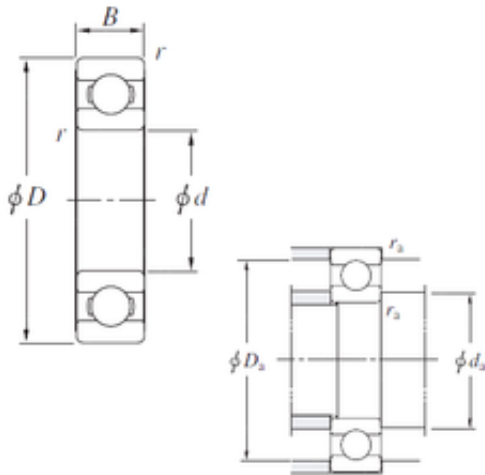

## Bearing Import and Export Co., Ltd.

710 mm x 870 mm x 74 mm KOYO 68/710  
Single-row deep groove ball bearings

Bearing No. 68/710

Size	710x870x74 mm
Bore Diameter	710 mm
Outer Diameter	870 mm
Width	74 mm
d	710 mm
D	870 mm
B	74 mm
r min.	4 mm
da min.	726 mm
Da max.	854 mm
ra max.	3 mm
Weight	93,8 Kg
Basic dynamic load rating (C)	495 kN
Basic static load rating (C0)	1030 kN

68/710 Bearing 2D drawings and 3D CAD models