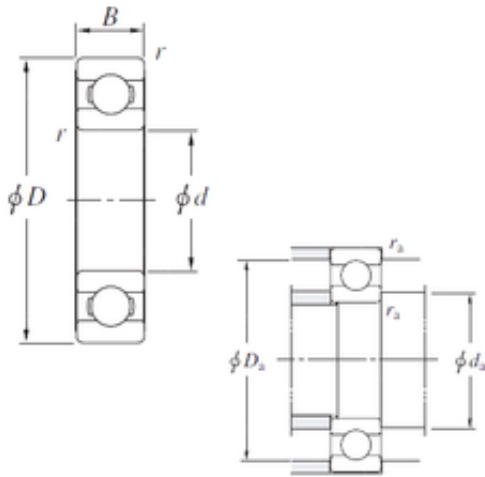

Bearing Import and Export Co., Ltd.

SB610A Bearing 2D drawings and 3D CAD models

610 mm x 730 mm x 54 mm KOYO SB610A
Single-row deep groove ball bearings

Bearing No. SB610A

Size	610x730x54 mm
Bore Diameter	610 mm
Outer Diameter	730 mm
Width	54 mm
d	610 mm
D	730 mm
B	54 mm
r min.	3 mm
da min.	623 mm
Da max.	717 mm
ra max.	2,5 mm
Weight	42,3 Kg
Basic dynamic load rating (C)	302 kN
Basic static load rating (C0)	559 kN