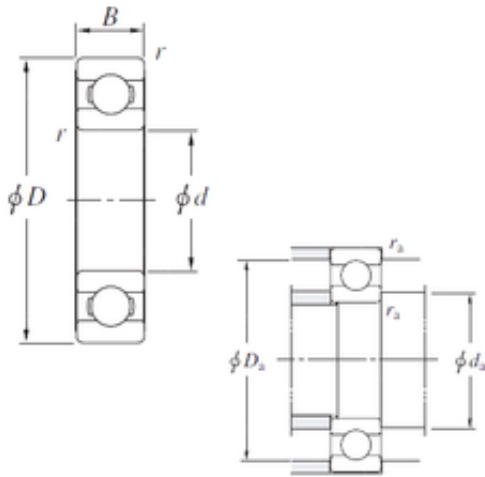

Bearing Import and Export Co., Ltd.

SB590A Bearing 2D drawings and 3D CAD models

590 mm x 820 mm x 105 mm KOYO SB590A
Single-row deep groove ball bearings

Bearing No. SB590A

Size	590x820x105 mm
Bore Diameter	590 mm
Outer Diameter	820 mm
Width	105 mm
d	590 mm
D	820 mm
B	105 mm
r min.	6 mm
da min.	614 mm
Da max.	796 mm
ra max.	5 mm
Weight	166 Kg
Basic dynamic load rating (C)	637 kN
Basic static load rating (C0)	1280 kN