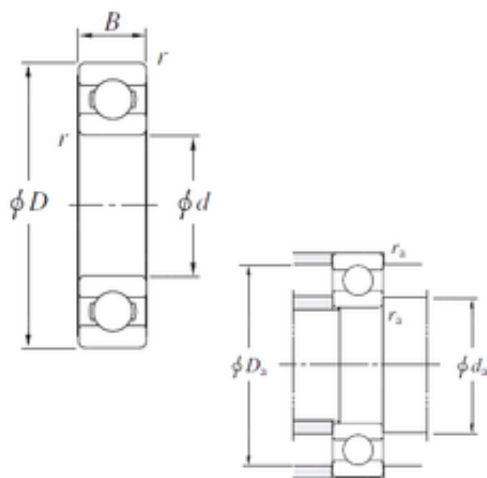

Bearing Import and Export Co., Ltd.

570 mm x 799 mm x 115 mm KOYO SB570
Single-row deep groove ball bearings

Bearing No. SB570

Size	570x799x115 mm
Bore Diameter	570 mm
Outer Diameter	799 mm
Width	115 mm
d	570 mm
D	799 mm
B	115 mm
r min.	6 mm
da min.	594 mm
Da max.	775 mm
ra max.	5 mm
Weight	172 Kg
Basic dynamic load rating (C)	641 kN
Basic static load rating (C0)	1280 kN

SB570 Bearing 2D drawings and 3D CAD models