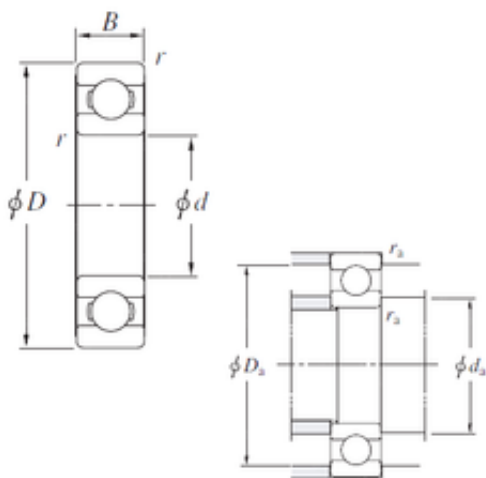

Bearing Import and Export Co., Ltd.

440 mm x 650 mm x 67 mm KOYO 16088
Single-row deep groove ball bearings

Bearing No. 16088

Size	440x650x67 mm
Bore Diameter	440 mm
Outer Diameter	650 mm
Width	67 mm
d	440 mm
D	650 mm
B	67 mm
C	67 mm
r min.	5 mm
da min.	460 mm
Da max.	630 mm
ra max.	4 mm
Weight	81,7 Kg
Basic dynamic load rating (C)	407 kN
Basic static load rating (C0)	710 kN
(Grease) Lubrication Speed	680 r/min
(Oil) Lubrication Speed	810 r/min
Bearing No.	16088
r(min)	5
Cr	508
C0r	710
Cu	20.2
f0	16.5
Grease lub.	680
Oil lub.	810

16088 Bearing 2D drawings and 3D CAD models

Bearing Import and Export Co., Ltd.

da(min)	460
Da(max)	630
ra(max)	4
(Refer.)Mass(kg)	81.7