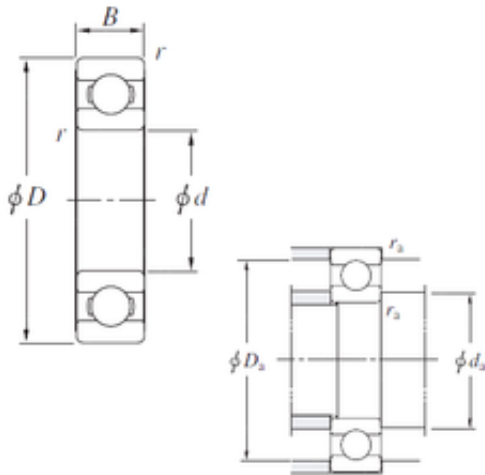

Bearing Import and Export Co., Ltd.

440 mm x 619 mm x 75 mm KOYO SB8862A
Single-row deep groove ball bearings

Bearing No. SB8862A

Size	440x619x75 mm
Bore Diameter	440 mm
Outer Diameter	619 mm
Width	75 mm
d	440 mm
D	619 mm
B	75 mm
r min.	4 mm
da min.	456 mm
Da max.	603 mm
ra max.	3 mm
Weight	70,3 Kg
Basic dynamic load rating (C)	422 kN
Basic static load rating (C0)	724 kN

SB8862A Bearing 2D drawings and 3D CAD models