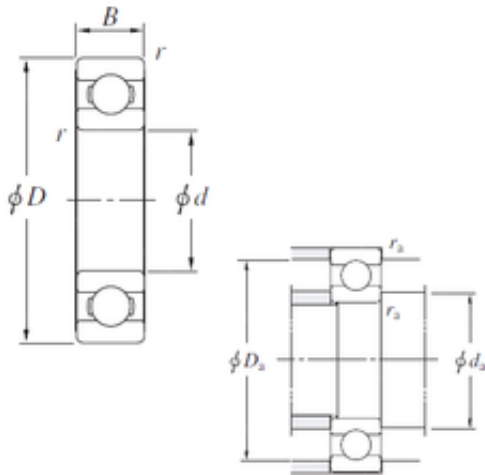

Bearing Import and Export Co., Ltd.

440 mm x 540 mm x 46 mm KOYO 6888 Single-row deep groove ball bearings

Bearing No. 6888

6888 Bearing 2D drawings and 3D CAD models

Size	440x540x46 mm
Bore Diameter	440 mm
Outer Diameter	540 mm
Width	46 mm
d	440 mm
D	540 mm
B	46 mm
C	46 mm
r min.	2,1 mm
da min.	451 mm
Da max.	529 mm
ra max.	2 mm
Weight	22,5 Kg
Basic dynamic load rating (C)	257 kN
Basic static load rating (C0)	404 kN
(Grease) Lubrication Speed	810 r/min
(Oil) Lubrication Speed	950 r/min
Bearing No.	6888
r(min)	2.1
Cr	321
C0r	404
Cu	9.40
f0	16.0
Grease lub.	810
Oil lub.	950

Bearing Import and Export Co., Ltd.

da(min)	451
Da(max)	529
ra(max)	2
(Refer.)Mass(kg)	22.5