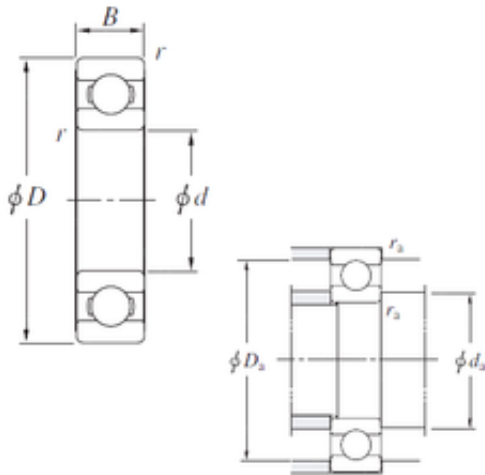

## Bearing Import and Export Co., Ltd.

6084 Bearing 2D drawings and 3D CAD models

420 mm x 620 mm x 90 mm KOYO 6084 Single-row deep groove ball bearings

Bearing No. 6084

Size	420x620x90 mm
Bore Diameter	420 mm
Outer Diameter	620 mm
Width	90 mm
d	420 mm
D	620 mm
B	90 mm
C	90 mm
r min.	5 mm
da min.	440 mm
Da max.	600 mm
ra max.	4 mm
Weight	91,2 Kg
Basic dynamic load rating (C)	530 kN
Basic static load rating (C0)	894 kN
(Grease) Lubrication Speed	740 r/min
(Oil) Lubrication Speed	870 r/min
Bearing No.	6084
r(min)	5
Cr	663
C0r	894
Cu	28.3
f0	15.8
Grease lub.	740
Oil lub.	870

## Bearing Import and Export Co., Ltd.

da(min)	440
Da(max)	600
ra(max)	4
(Refer.)Mass(kg)	91.2