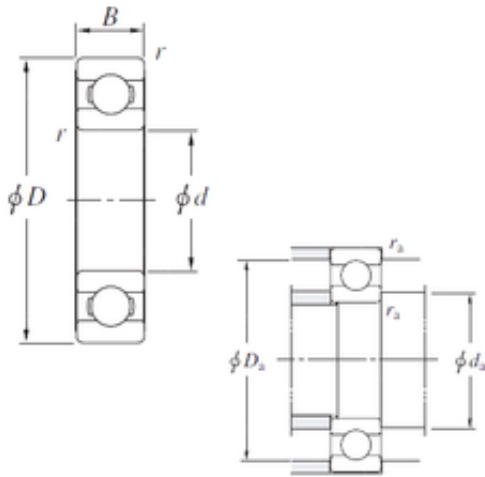

Bearing Import and Export Co., Ltd.

400 mm x 600 mm x 63 mm KOYO 16080
Single-row deep groove ball bearings

Bearing No. 16080

16080 Bearing 2D drawings and 3D CAD models

Size	400x600x63 mm
Bore Diameter	400 mm
Outer Diameter	600 mm
Width	63 mm
d	400 mm
D	600 mm
B	63 mm
C	63 mm
r min.	5 mm
da min.	420 mm
Da max.	580 mm
ra max.	4 mm
Weight	65 Kg
Basic dynamic load rating (C)	358 kN
Basic static load rating (C0)	587 kN
(Grease) Lubrication Speed	780 r/min
(Oil) Lubrication Speed	920 r/min
Bearing No.	16080
r(min)	5
Cr	447
C0r	587
Cu	17.5
f0	16.5
Grease lub.	780
Oil lub.	920

Bearing Import and Export Co., Ltd.

da(min)	420
Da(max)	580
ra(max)	4
(Refer.)Mass(kg)	65.0