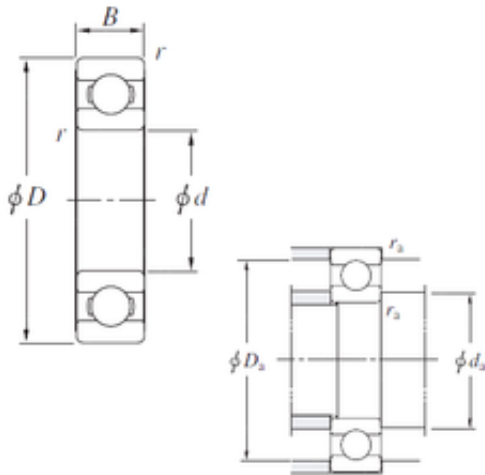

Bearing Import and Export Co., Ltd.

400 mm x 500 mm x 46 mm KOYO 6880 Single-row deep groove ball bearings

Bearing No. 6880

6880 Bearing 2D drawings and 3D CAD models

Size	400x500x46 mm
Bore Diameter	400 mm
Outer Diameter	500 mm
Width	46 mm
d	400 mm
D	500 mm
B	46 mm
C	46 mm
r min.	2,1 mm
da min.	411 mm
Da max.	489 mm
ra max.	2 mm
Weight	20,5 Kg
Basic dynamic load rating (C)	249 kN
Basic static load rating (C0)	374 kN
(Grease) Lubrication Speed	920 r/min
(Oil) Lubrication Speed	1100 r/min
Bearing No.	6880
r(min)	2.1
Cr	311
C0r	374
Cu	9.10
f0	16.1
Grease lub.	920
Oil lub.	1100

Bearing Import and Export Co., Ltd.

da(min)	411
Da(max)	489
ra(max)	2
(Refer.)Mass(kg)	20.5