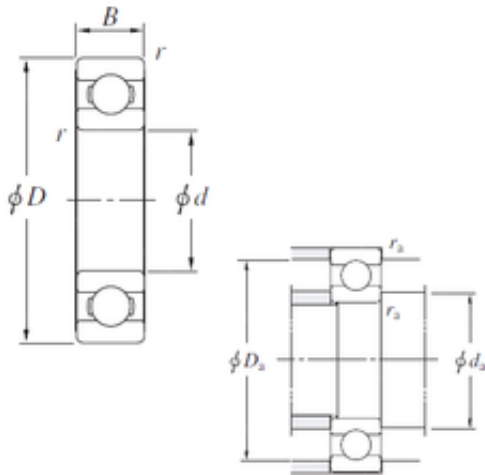

## Bearing Import and Export Co., Ltd.

6268 Bearing 2D drawings and 3D CAD models

340 mm x 620 mm x 92 mm KOYO 6268 Single-row deep groove ball bearings

Bearing No. 6268

Size	340x620x92 mm
Bore Diameter	340 mm
Outer Diameter	620 mm
Width	92 mm
d	340 mm
D	620 mm
B	92 mm
C	92 mm
r min.	6 mm
da min.	364 mm
Da max.	596 mm
ra max.	5 mm
Weight	131 Kg
Basic dynamic load rating (C)	511 kN
Basic static load rating (C0)	817 kN
(Grease) Lubrication Speed	760 r/min
(Oil) Lubrication Speed	910 r/min
Bearing No.	6268
r(min)	6
Cr	639
C0r	817
Cu	27.7
f0	15.6
Grease lub.	760
Oil lub.	910

## Bearing Import and Export Co., Ltd.

da(min)	364
Da(max)	596
ra(max)	5
(Refer.)Mass(kg)	131