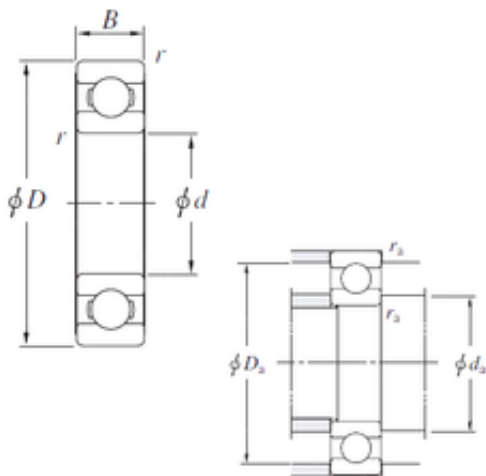

## Bearing Import and Export Co., Ltd.

340 mm x 489,5 mm x 60 mm KOYO SB6849  
Single-row deep groove ball bearings

Bearing No. SB6849

Size	340x489.5x60 mm
Bore Diameter	340 mm
Outer Diameter	489,5 mm
Width	60 mm
d	340 mm
D	489,5 mm
B	60 mm
r min.	5 mm
da min.	360 mm
Da max.	469,5 mm
ra max.	4 mm
Weight	36,4 Kg
Basic dynamic load rating (C)	329 kN
Basic static load rating (C0)	481 kN

SB6849 Bearing 2D drawings and 3D CAD models