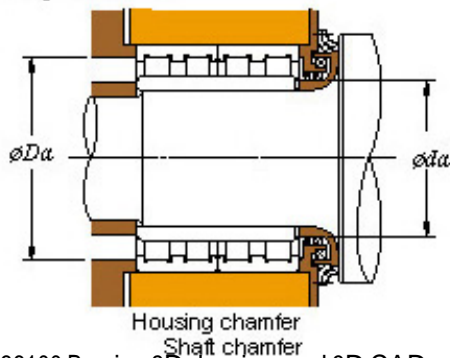

Bearing Import and Export Co., Ltd.

1000 x 1360 x 1025 KOYO 200FC136100 Four-row cylindrical roller bearings

Bearing No. 200FC136100

■ Mounting dimensions

200FC136100 Bearing 2D drawings and 3D CAD models

Bearing No.	200FC136100
d	1000
D	1360
B	1025
r(min)	7.5
Cr	38800
C0r	111000
Cu	7880
Fw	1092
C	1000
r1(min)	7.5
da(min)	1036
Da(max)	1324
Da(min)	1276
ra(max)	6
rb(max)	6
(Refer.) Mass(kg)	4480