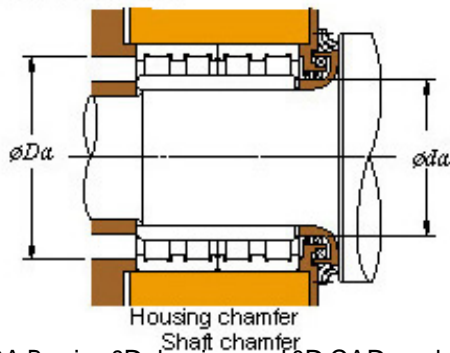

Bearing Import and Export Co., Ltd.

■ Mounting dimensions

4CR920A Bearing 2D drawings and 3D CAD models

920 x 1300 x 975 KOYO 4CR920A Four-row cylindrical roller bearings

Bearing No. 4CR920A

Bearing No.	4CR920A
d	920
D	1300
B	975
r(min)	7.5
Cr	35000
C0r	92600
Cu	6840
Fw	1019
C	950
r1(min)	7.5
da(min)	956
Da(max)	1264
Da(min)	1209
ra(max)	6
rb(max)	6
(Refer.) Mass(kg)	4180