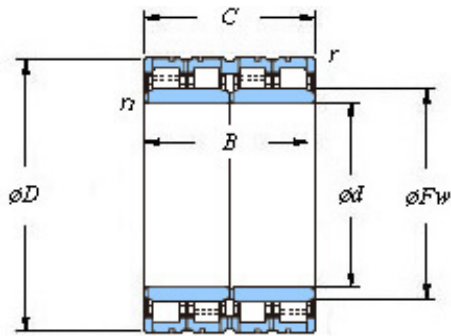

Bearing Import and Export Co., Ltd.

■ Mounting dimensions

4CR920A Bearing 2D drawings and 3D CAD models

920 x 1300 x 975 KOYO 4CR920A Four-row cylindrical roller bearings

Bearing No. 4CR920A

Bearing No.	4CR920A
d	920
D	1300
B	975
r(min)	7.5
Cr	35000
C0r	92600
Cu	6840
Fw	1019
C	950
r1(min)	7.5
da(min)	956
Da(max)	1264
Da(min)	1209
ra(max)	6
rb(max)	6
(Refer.) Mass(kg)	4180