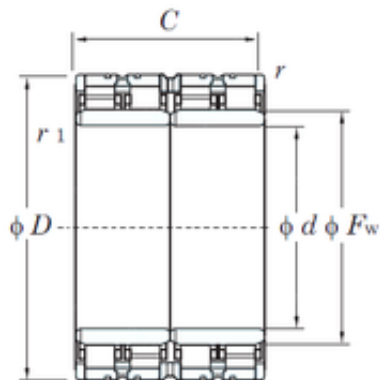

Bearing Import and Export Co., Ltd.

900 mm x 1230 mm x 895 mm KOYO
180FC123870A Four-row cylindrical roller
bearings

Bearing No. 180FC123870A

| | |
|----------------------------------|-----------------|
| Size | 900x1230x895 mm |
| Bore Diameter | 900 mm |
| Outer Diameter | 1230 mm |
| Width | 895 mm |
| d | 900 mm |
| Fw | 990 mm |
| D | 1230 mm |
| B | 895 mm |
| C | 870 mm |
| r min. | 7.5 mm |
| r1 min. | 7.5 mm |
| Weight | 3160 Kg |
| Basic dynamic load rating (C) | 26400 kN |
| Bearing No. | 180FC123870A |
| r(min) | 7.5 |
| Cr | 28300 |
| C0r | 77500 |
| Cu | 5850 |
| r1(min) | 7.5 |
| da(min) | 936 |
| Da(max) | 1194 |
| Da(min) | 1154 |
| ra(max) | 6 |
| rb(max) | 6 |

180FC123870A Bearing 2D drawings and 3D CAD
models

Bearing Import and Export Co., Ltd.

| | |
|------------------|------|
| (Refer.)Mass(kg) | 3160 |
|------------------|------|