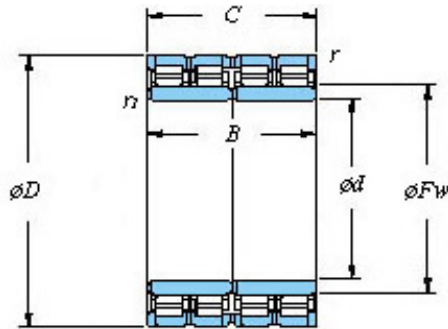

Bearing Import and Export Co., Ltd.

900 x 1220 x 840 KOYO 180FC122840 Four-row cylindrical roller bearings

Bearing No. 180FC122840

■ Mounting dimensions

180FC122840 Bearing 2D drawings and 3D CAD models

Bearing No.	180FC122840
d	900
D	1220
B	840
r(min)	7.5
Cr	30000
C0r	83100
Cu	6240
Fw	981
C	840
r1(min)	7.5
da(min)	936
Da(max)	1184
Da(min)	1146
ra(max)	6
rb(max)	6
(Refer.) Mass(kg)	2980