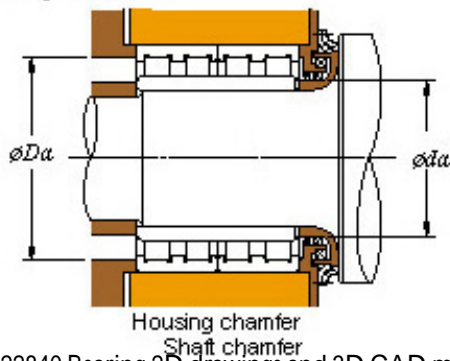

Bearing Import and Export Co., Ltd.

900 x 1220 x 840 KOYO 180FC122840 Four-row cylindrical roller bearings

Bearing No. 180FC122840

■ Mounting dimensions

180FC122840 Bearing 2D drawings and 3D CAD models

Bearing No.	180FC122840
d	900
D	1220
B	840
r(min)	7.5
Cr	30000
C0r	83100
Cu	6240
Fw	981
C	840
r1(min)	7.5
da(min)	936
Da(max)	1184
Da(min)	1146
ra(max)	6
rb(max)	6
(Refer.) Mass(kg)	2980