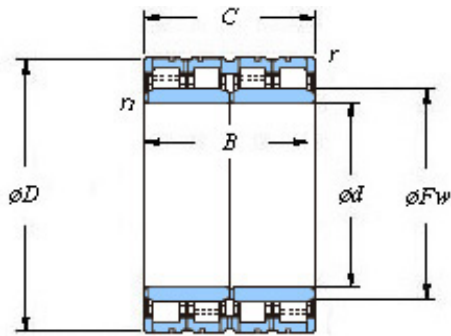

# Bearing Import and Export Co., Ltd.

870 x 1181.1 x 750 KOYO 174FC118750 Four-row cylindrical roller bearings

Bearing No. 174FC118750

■ Mounting dimensions

174FC118750 Bearing 2D drawings and 3D CAD models

Bearing No.	174FC118750
d	870
D	1181.1
B	750
r(min)	9.5
Cr	26400
C0r	68600
Cu	5250
Fw	942
C	750
r1(min)	SP
da(min)	906
Da(max)	1137
Da(min)	1110
ra(max)	8
rb(max)	6
(Refer.) Mass(kg)	2470