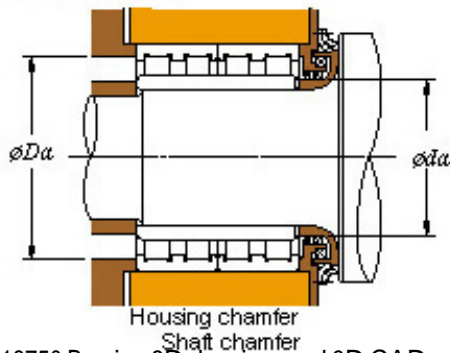

# Bearing Import and Export Co., Ltd.

870 x 1181.1 x 750 KOYO 174FC118750 Four-row cylindrical roller bearings

Bearing No. 174FC118750

■ Mounting dimensions

174FC118750 Bearing 2D drawings and 3D CAD models

Bearing No.	174FC118750
d	870
D	1181.1
B	750
r(min)	9.5
Cr	26400
C0r	68600
Cu	5250
Fw	942
C	750
r1(min)	SP
da(min)	906
Da(max)	1137
Da(min)	1110
ra(max)	8
rb(max)	6
(Refer.) Mass(kg)	2470