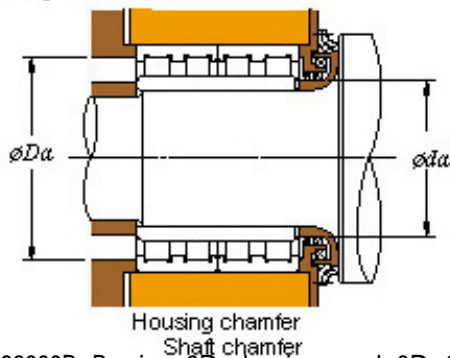

Bearing Import and Export Co., Ltd.

■ Mounting dimensions

173FC122889B Bearing 2D drawings and 3D CAD models

862.98 x 1219.302 x 876.3 KOYO
173FC122889B Four-row cylindrical roller bearings

Bearing No. 173FC122889B

Bearing No.	173FC122889B
d	862.98
D	1219.302
B	876.3
r(min)	7.5
Cr	32200
C0r	84600
Cu	6370
Fw	956
C	889
r1(min)	7.5
da(min)	899
Da(max)	1183
Da(min)	1136
ra(max)	6
rb(max)	6
(Refer.)Mass(kg)	3450