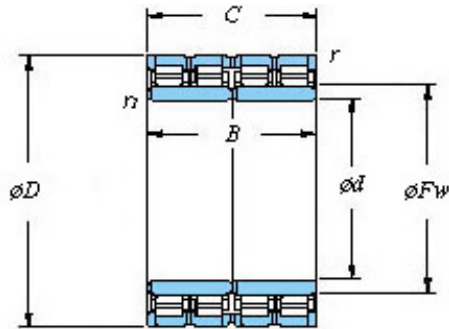

Bearing Import and Export Co., Ltd.

■ Mounting dimensions

173FC122889B Bearing 2D drawings and 3D CAD models

862.98 x 1219.302 x 876.3 KOYO
173FC122889B Four-row cylindrical roller bearings

Bearing No. 173FC122889B

Bearing No.	173FC122889B
d	862.98
D	1219.302
B	876.3
r(min)	7.5
Cr	32200
C0r	84600
Cu	6370
Fw	956
C	889
r1(min)	7.5
da(min)	899
Da(max)	1183
Da(min)	1136
ra(max)	6
rb(max)	6
(Refer.)Mass(kg)	3450